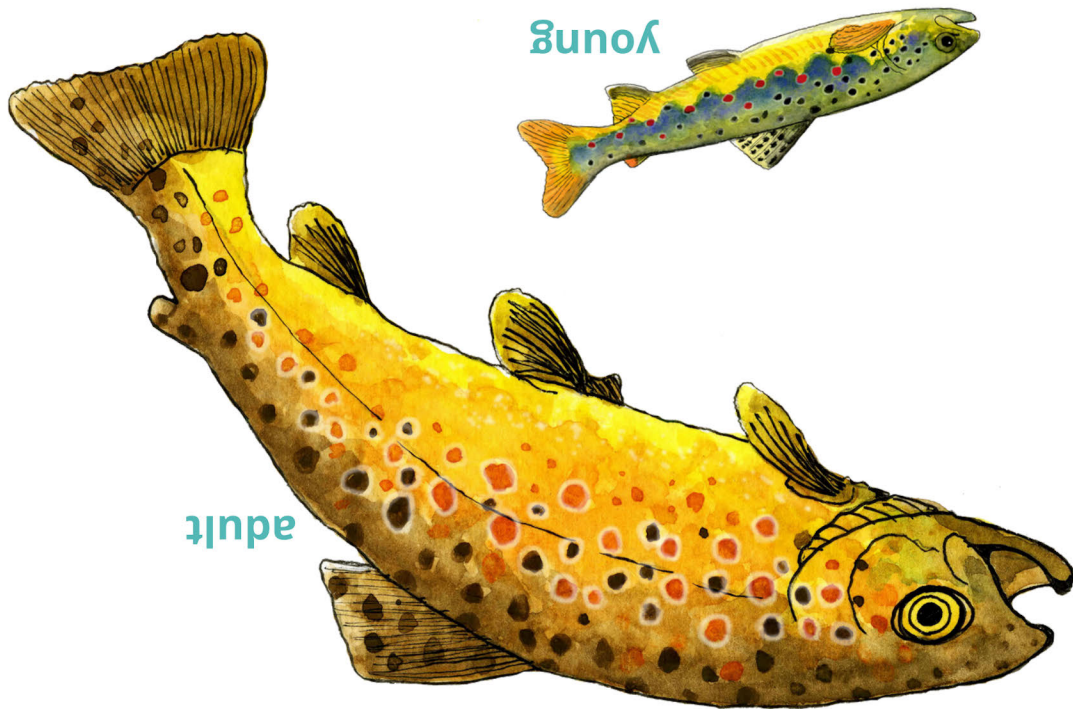

Illustrations by Tim Stead

NORTH PENNINES
Area of Outstanding Natural Beauty

Atlantic salmon

young

adult

I am a salmon

Eden's
Amazing
Creatures

I am a: vertebrate

I am a: fish

I am a: carnivore

I eat: freshwater invertebrates and other fish

I am eaten by: otter and heron, and kingfisher and big fish when I am young

Super stats

Length: 120 - 150 cm Weight: up to 40 kg

Lifespan: Average 5 - 8 years;
Up to 13 yrs

Brown trout

I am a brown trout

Eden's
Amazing
Creatures

I am a: vertebrate

I am a: fish

I am a: carnivore

I eat: freshwater invertebrates and other fish

Eden's
Amazing
Creatures

I am a: vertebrate

I am a: fish

I am a: carnivore

I eat: freshwater invertebrates and the eggs of other fish

I am eaten by: heron, and bigger fish like salmon and trout

Super stats

Length: 8 - 12 cm