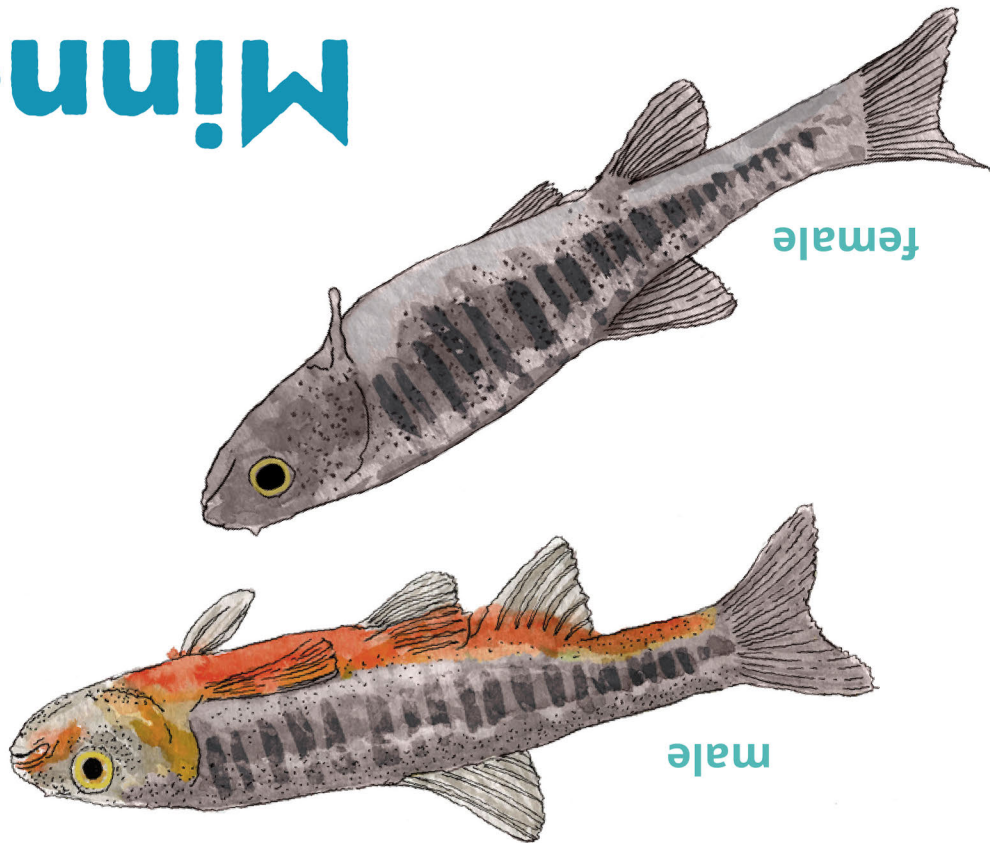

Weight: 0.5 - 5 kg

Lifespan: 15 -20 years

Lamprey

I am a sea lamprey

Eden's
Amazing
Creatures

- I am a:** vertebrate
- I am a:** fish
- I am a:** carnivore and a parasite
- I eat:** freshwater invertebrates; and suck the blood of big fish such as trout and salmon
- I am eaten by:** otter and heron

Super stats

- Length:** 1.2 m **Weight:** 2.5 kg
- Lifespan:** 11 years

Minnow

female

male

I am a minnow

Eden's
Amazing
Creatures

- I am a: vertebrate
- I am a: fish
- I am a: carnivore
- I eat: freshwater invertebrates
- I am eaten by: kingfisher and big fish

Super stats

- Length: 4 - 10 cm
- Weight: 8 - 16 g
- Lifespan: 2 - 5 years

Stone loach

I am a stone loach

Eden's
Amazing
Creatures

I am a: vertebrate

I am a: fish

I am a: carnivore