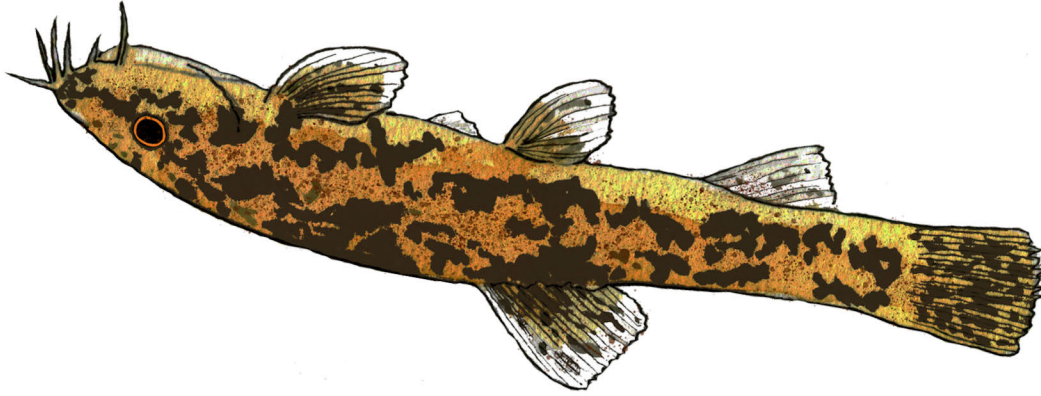

Weight: 0.5 - 5 kg

Lifespan: 15 -20 years

Lamprey

I am a sea lamprey

Eden's
Amazing
Creatures

- I am a:** vertebrate
- I am a:** fish
- I am a:** carnivore and a parasite
- I eat:** freshwater invertebrates; and suck the blood of big fish such as trout and salmon
- I am eaten by:** otter and heron

Super stats

- Length:** 1.2 m **Weight:** 2.5 kg
- Lifespan:** 11 years

Minnow

female

male

I am a minnow

Eden's
Amazing
Creatures

- I am a: vertebrate
- I am a: fish
- I am a: carnivore
- I eat: freshwater invertebrates
- I am eaten by: kingfisher and big fish

Super stats

- Length: 4 - 10 cm
- Weight: 8 - 16 g
- Lifespan: 2 - 5 years

Stone loach

I am a stone loach

Eden's
Amazing
Creatures

I am a: vertebrate

I am a: fish

I am a: carnivore