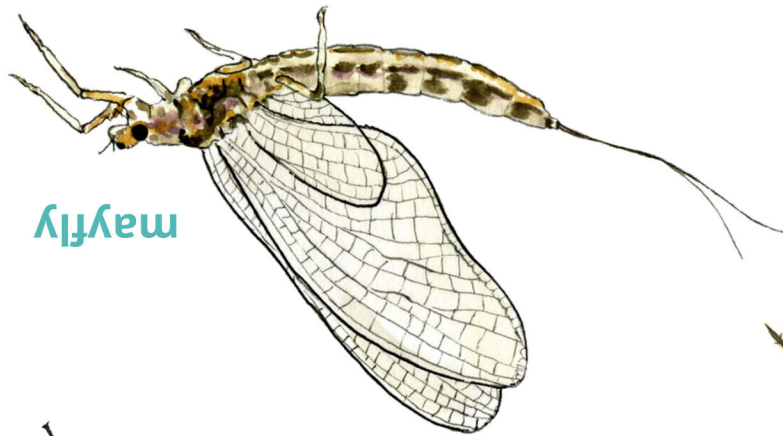

Super stats

Length/size: up to 0.5 cm **Lifespan:** up to 2 years

Stonefly nymph

I am a stonefly nymph

Eden's
Amazing
Creatures

- I am an:** invertebrate
- I am an:** insect
- I am an:** omnivore
- I eat:** tiny invertebrates and water plants
- I am eaten by:** small fish and dippers

Super stats

Length/size: 0.6 - 6 cm **Lifespan:** 1 - 4 years

white-clawed crayfish

I am a white-clawed crayfish

Eden's
Amazing
Creatures

- I am an:** invertebrate
- I am a:** crustacean
- I am a:** omnivore, and detritivore (decomposer)
- I eat:** almost anything that is small, or dead or decomposing!
- I am eaten by:** otters, large fish and heron

Super stats

Length/size: up to 12 cm **Lifespan:** up to 12 years

Freshwater shrimp

I am a freshwater shrimp

Eden's
Amazing
Creatures

- I am an:** invertebrate
- I am a:** crustacean
- I am a:** detritivore (decomposer)
- I eat:** almost anything that is small, or dead or decomposing!
- I am eaten by:** small fish such as stone loach and bullhead

Super stats

Length/size: 1 cm **Lifespan:** up to 1 year

Adult 'riverflies'

mayfly

stonefly

caddisfly

I am an adult 'riverfly'

Eden's
Amazing
Creatures