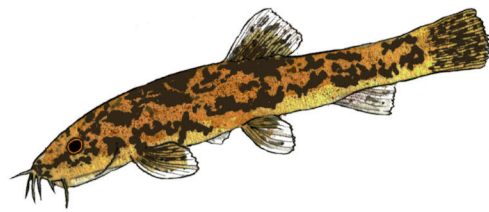

Weight: 0.5 - 5 kg

Lifespan: 15 -20 years

Lamprey

I am a sea lamprey

Eden's
Amazing
Creatures

- I am a:** vertebrate
- I am a:** fish
- I am a:** carnivore and a parasite
- I eat:** freshwater invertebrates; and suck the blood of big fish such as trout and salmon
- I am eaten by:** otter and heron

Super stats

- Length:** 1.2 m **Weight:** 2.5 kg
- Lifespan:** 11 years

Minnow

female

male

I am a minnow

Eden's
Amazing
Creatures

- I am a: vertebrate
- I am a: fish
- I am a: carnivore
- I eat: freshwater invertebrates
- I am eaten by: kingfisher and big fish

Super stats

- Length: 4 - 10 cm
- Weight: 8 - 16 g
- Lifespan: 2 - 5 years

Stone loach

I am a stone loach

Eden's
Amazing
Creatures

I am a: vertebrate

I am a: fish

I am a: carnivore

I eat: freshwater invertebrates

I am eaten by: bigger fish, e.g. salmon, trout and eel

Super stats

Length: 6 - 10 cm

Weight: 3 - 6 g

Lifespan: 3 - 5 years

Dipper

I am a dipper