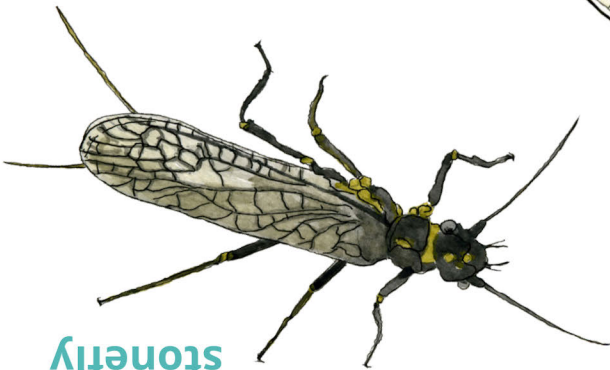

Super stats

Length/size: up to 0.5 cm **Lifespan:** up to 2 years

Stonefly nymph

I am a stonefly nymph

Eden's
Amazing
Creatures

- I am an:** invertebrate
- I am an:** insect
- I am an:** omnivore
- I eat:** tiny invertebrates and water plants
- I am eaten by:** small fish and dippers

Super stats

Length/size: 0.6 - 6 cm **Lifespan:** 1 - 4 years

white-clawed crayfish

I am a white-clawed crayfish

Eden's
Amazing
Creatures

- I am an:** invertebrate
- I am a:** crustacean
- I am a:** omnivore, and detritivore (decomposer)
- I eat:** almost anything that is small, or dead or decomposing!
- I am eaten by:** otters, large fish and heron

Super stats

Length/size: up to 12 cm **Lifespan:** up to 12 years

Freshwater shrimp

I am a freshwater shrimp

Eden's
Amazing
Creatures

- I am an:** invertebrate
- I am a:** crustacean
- I am a:** detritivore (decomposer)
- I eat:** almost anything that is small, or dead or decomposing!
- I am eaten by:** small fish such as stone loach and bullhead

Super stats

Length/size: 1 cm **Lifespan:** up to 1 year

Adult 'riverflies'

mayfly

stonefly

caddisfly

I am an adult 'riverfly'

Eden's
Amazing
Creatures